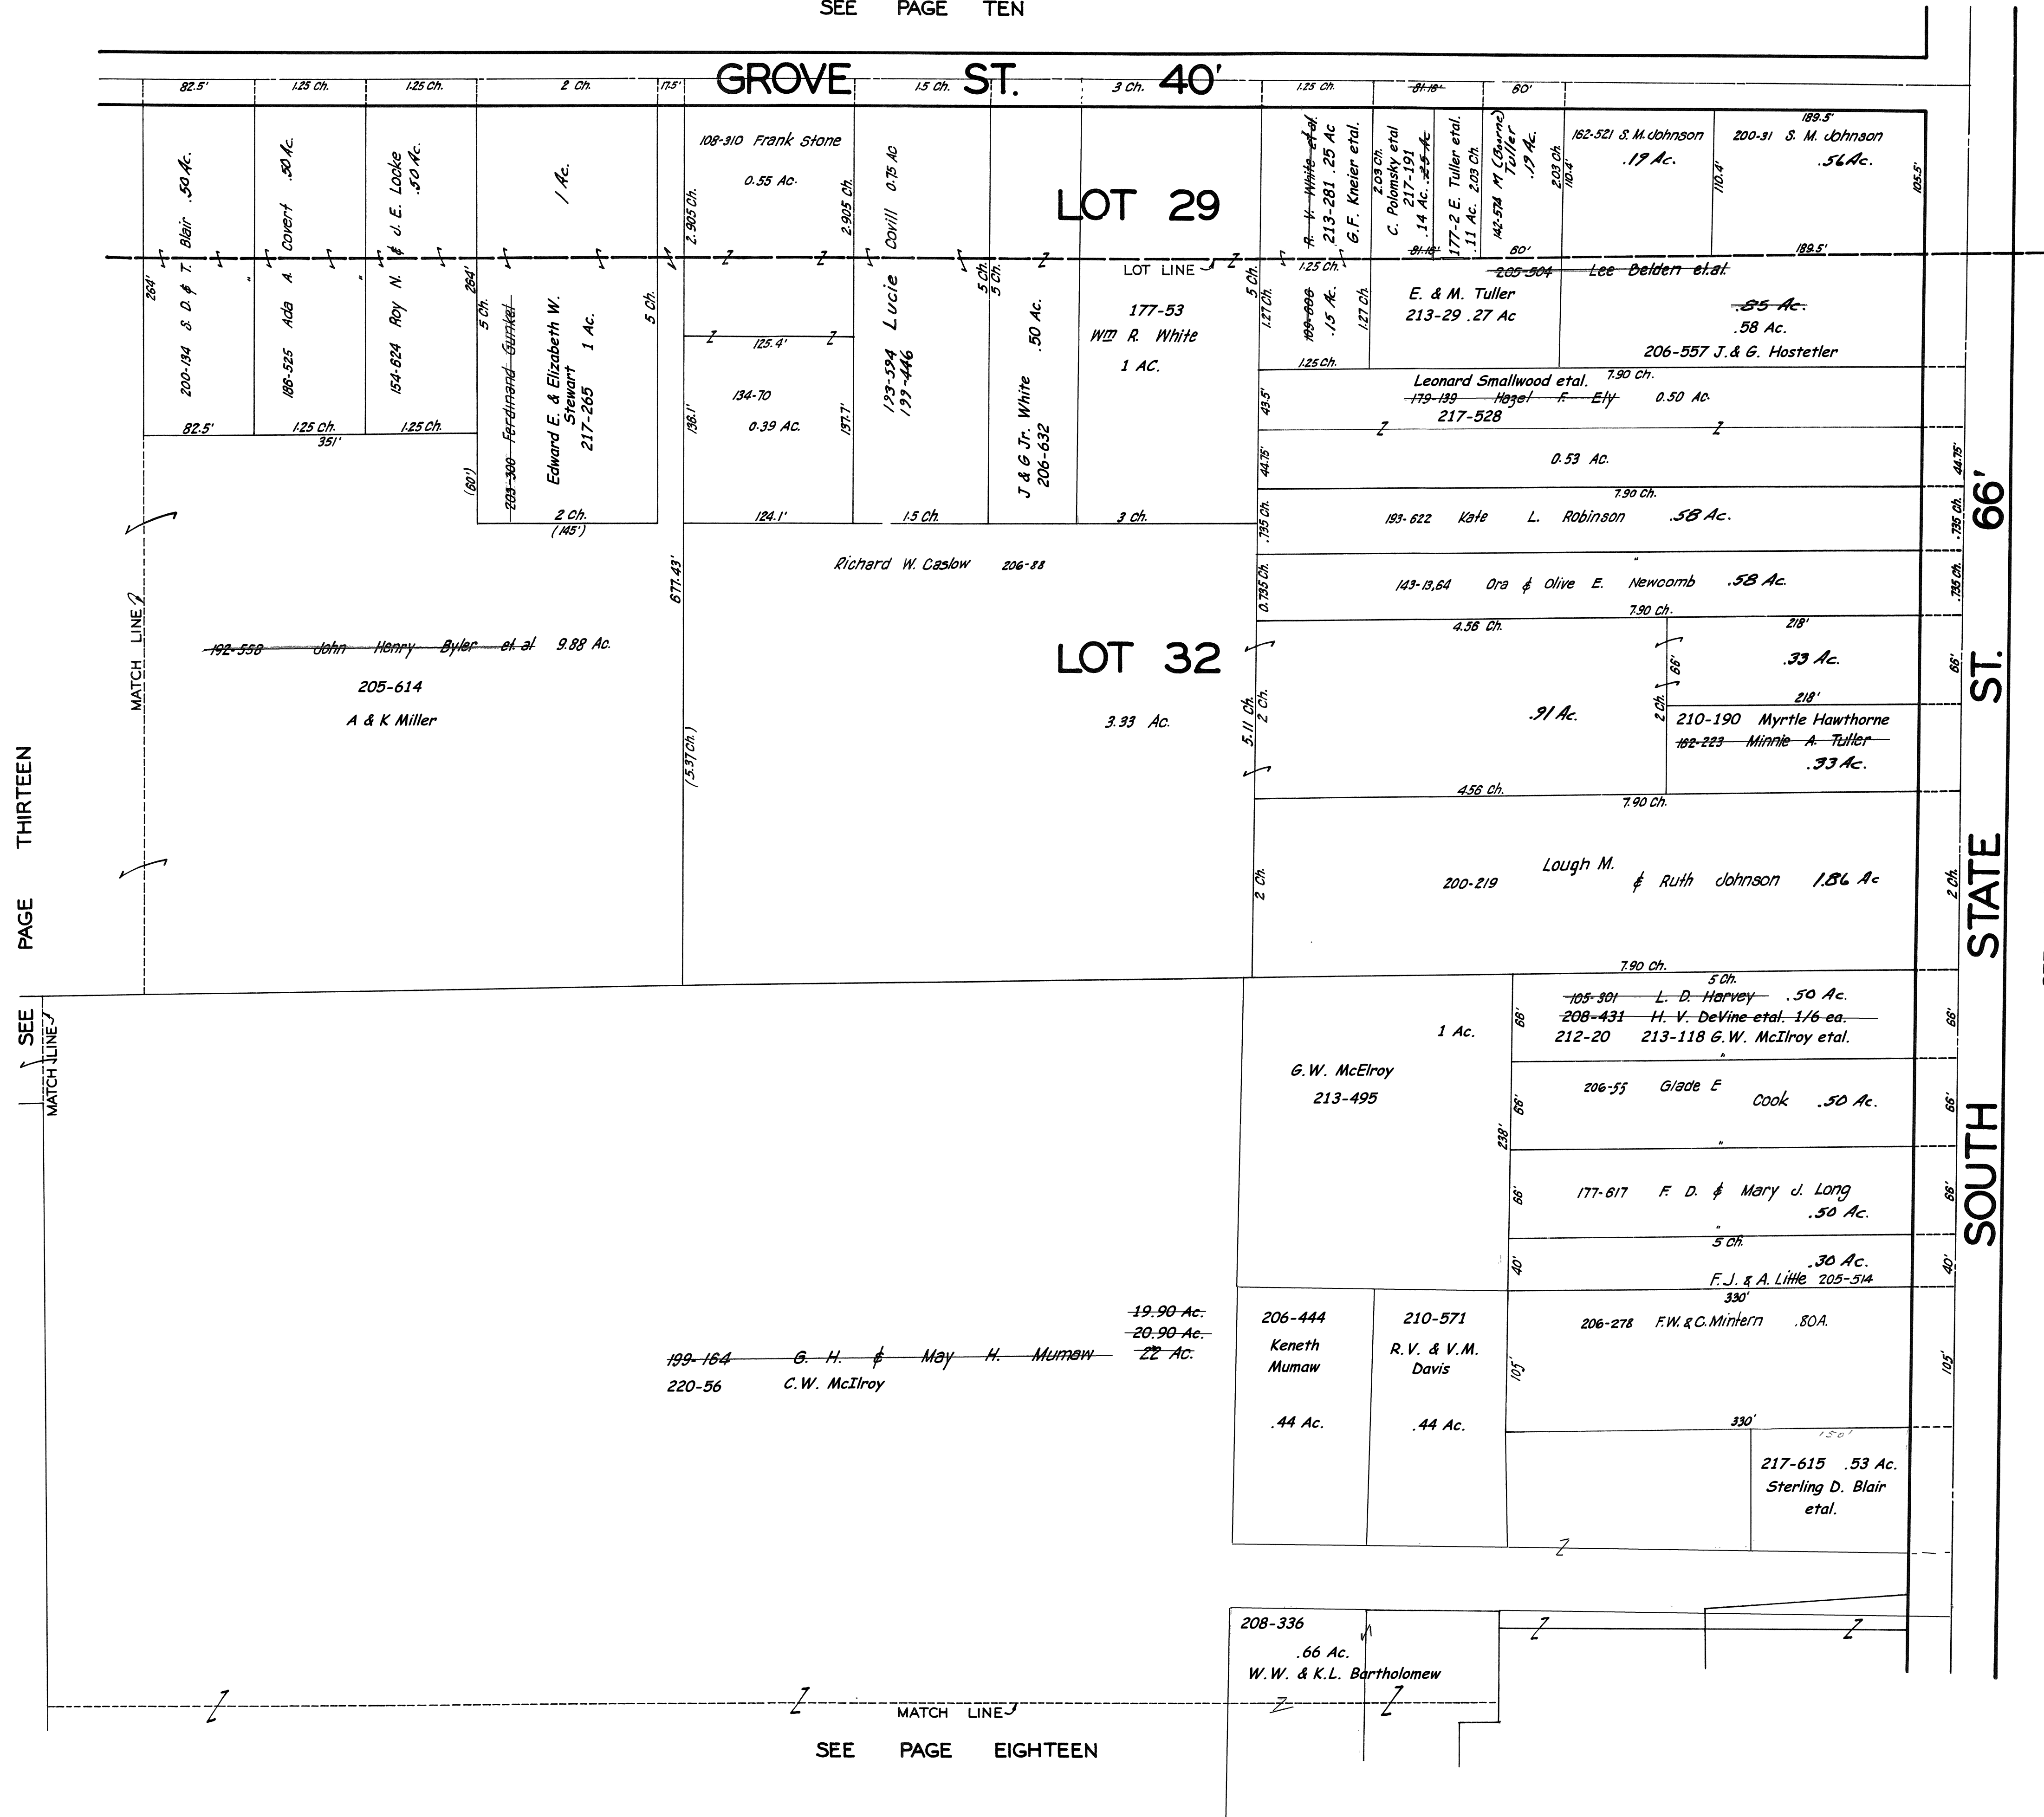

SEE PAGE TEN

PAGE THIRTEEN

SEE PAGE EIGHTEEN

JAN 11 1941
2-15-14

SEE PAGE FIFTEEN

**MIDDLEFIELD
VIL - 14
NOT TO SCALE
1944**