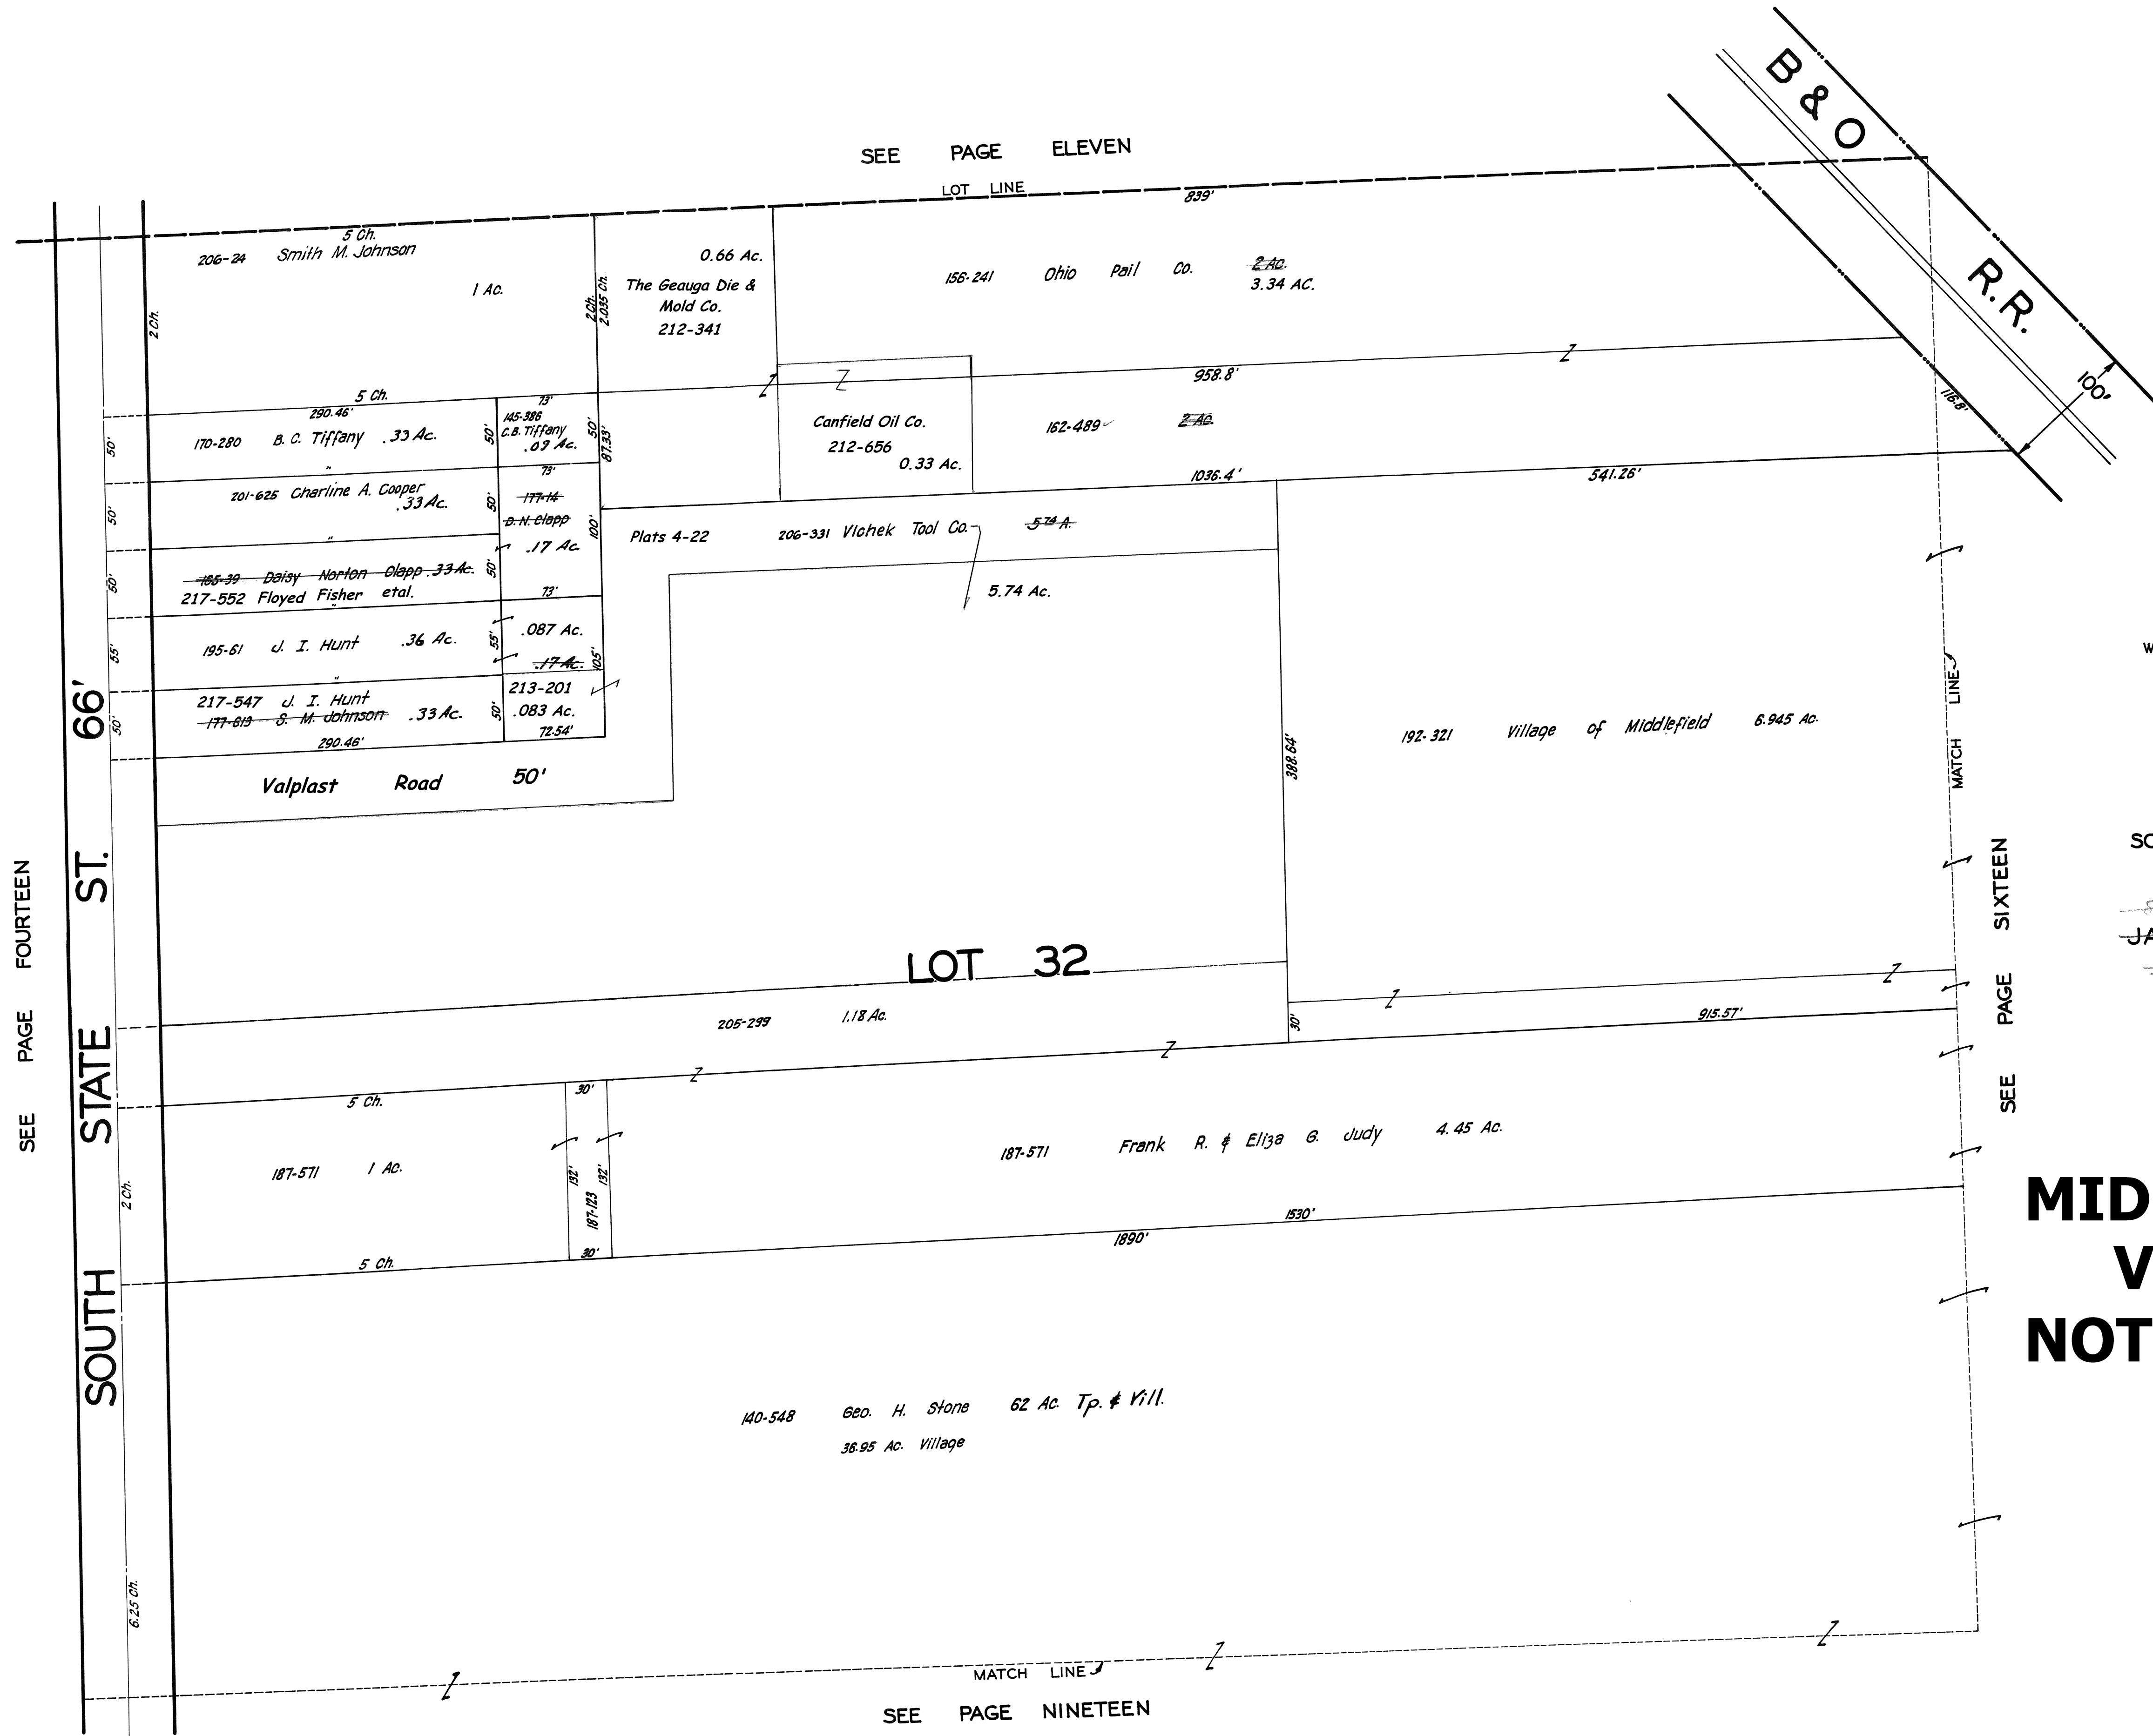

SCALE 1"=66'

JAN. 1, 1941

2 15 47

**MIDDLEFIELD
VIL - 15
NOT TO SCALE
1944**