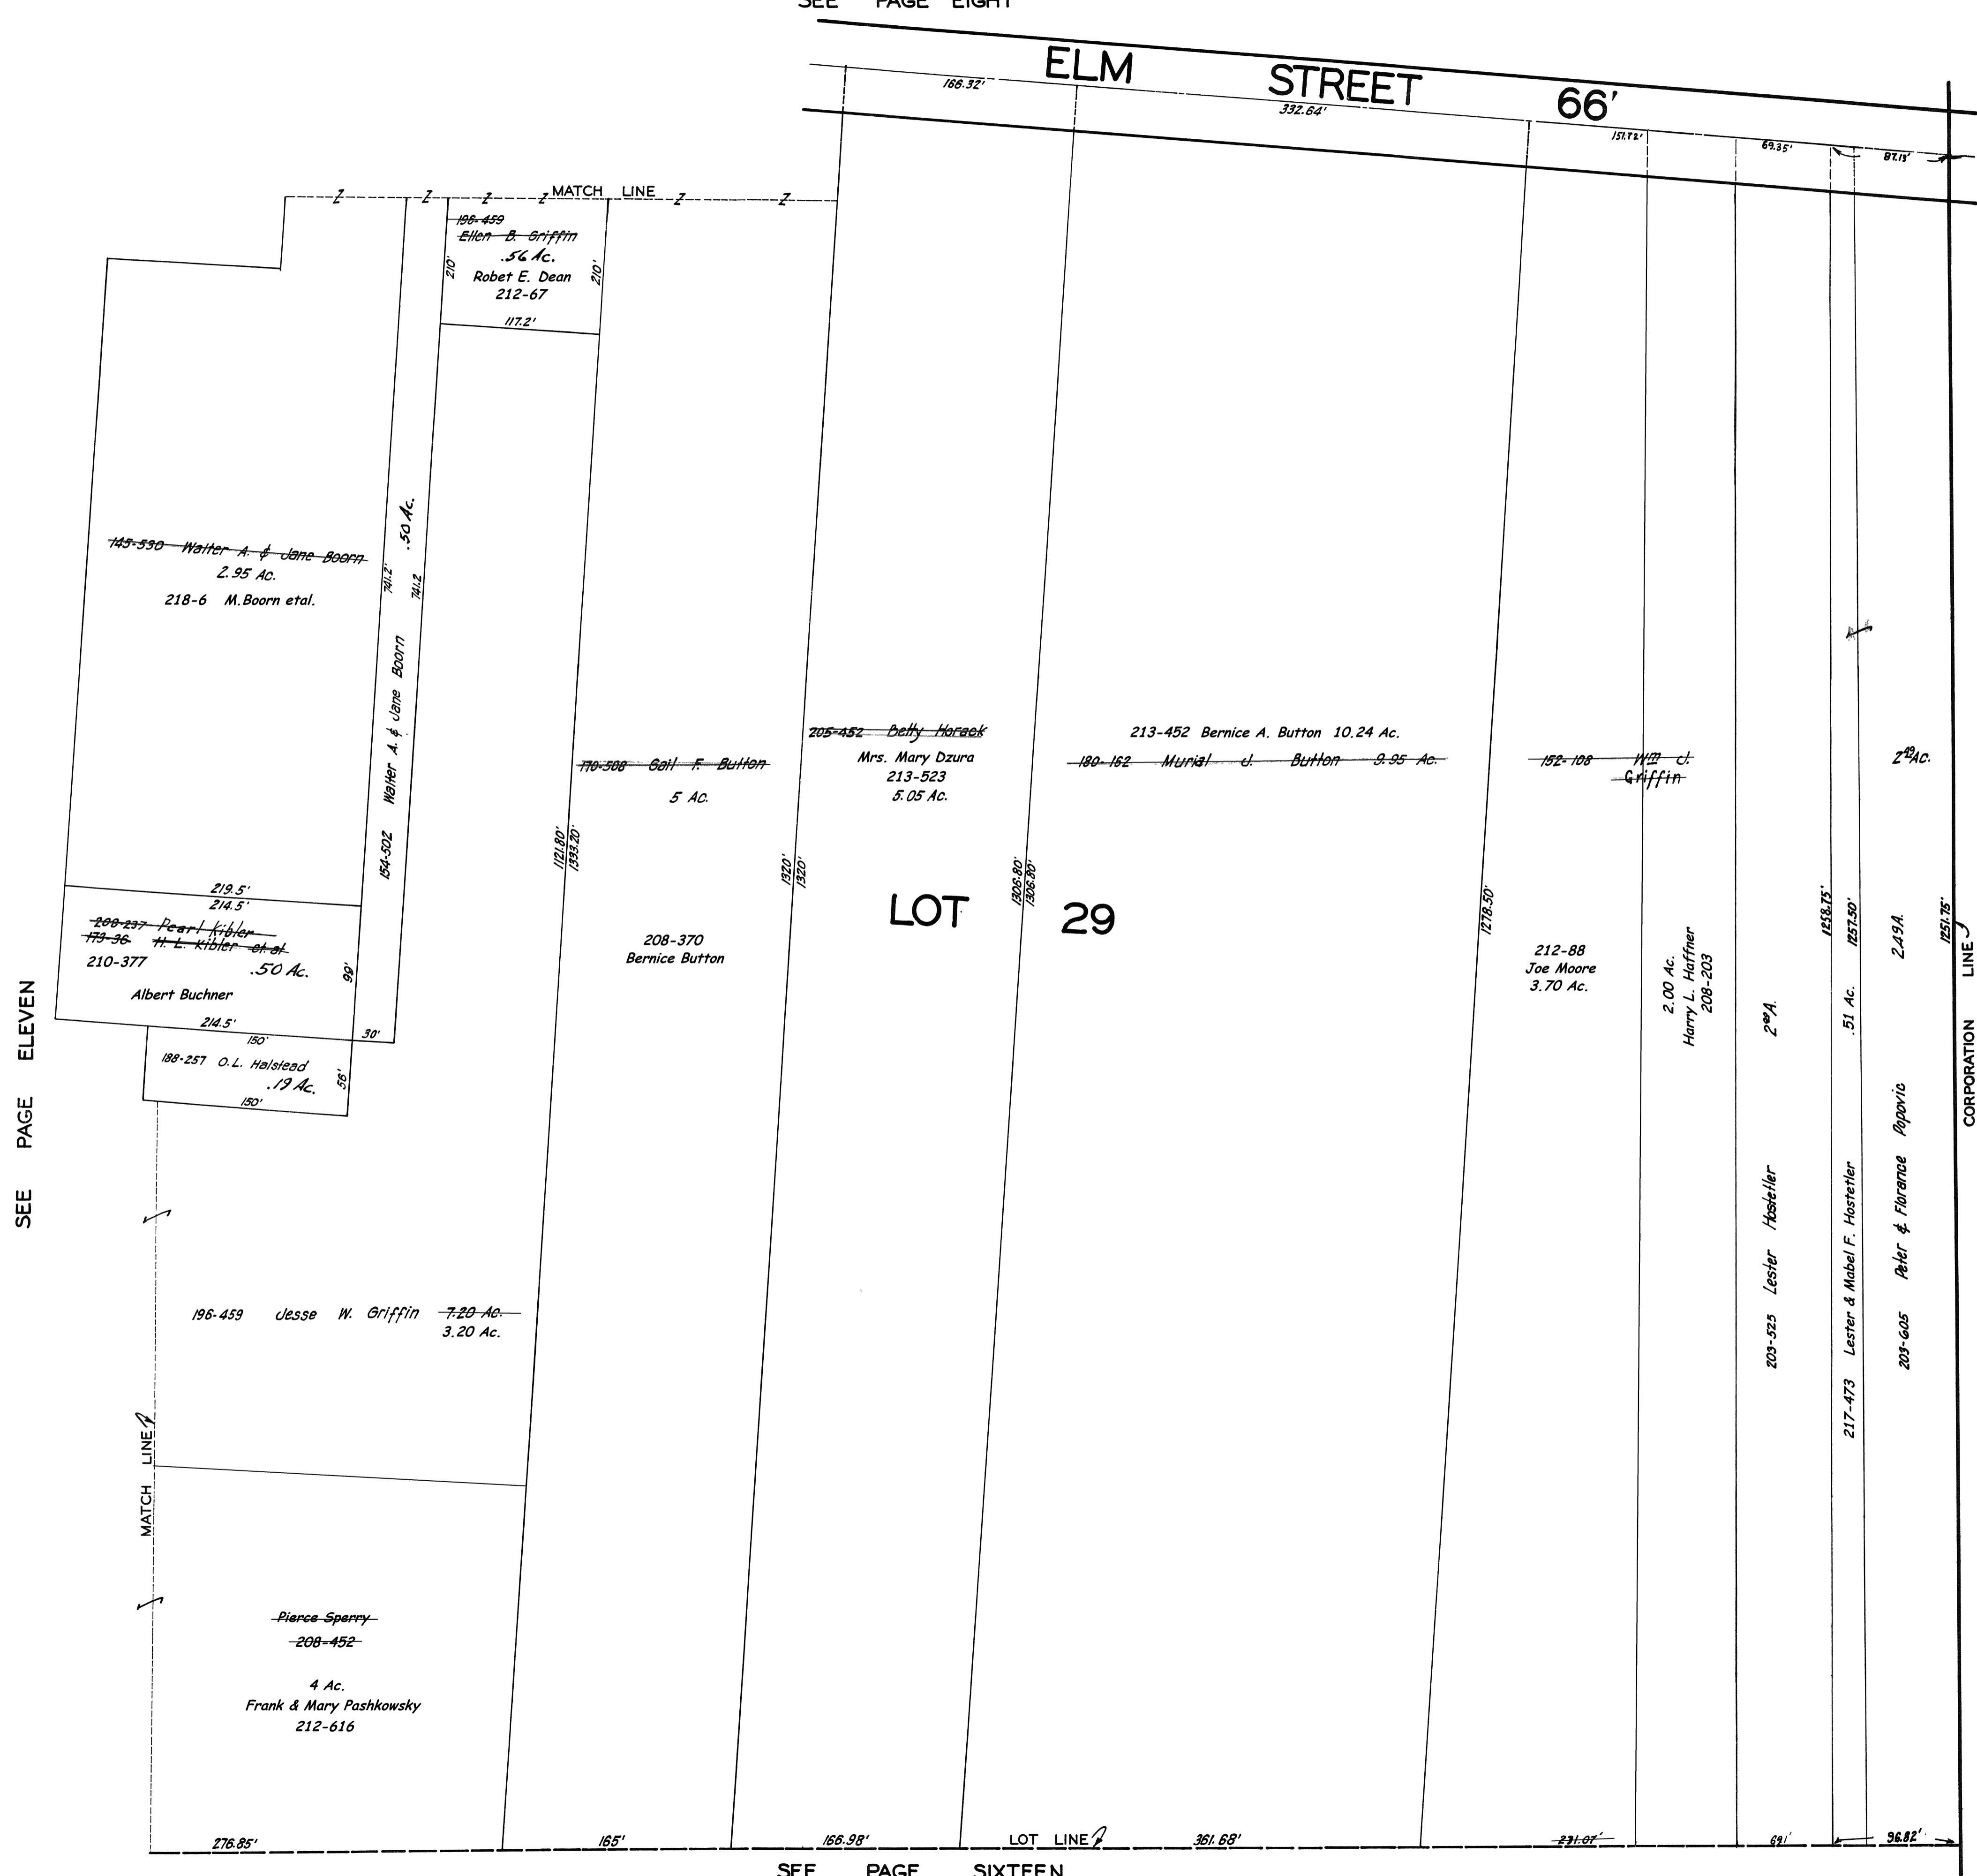

SEE PAGE EIGHT

JAN. 1, 1941
2 15 44

**MIDDLEFIELD
VIL - 12
NOT TO SCALE
1944**

SEE PAGE ELEVEN

SEE PAGE SIXTEEN