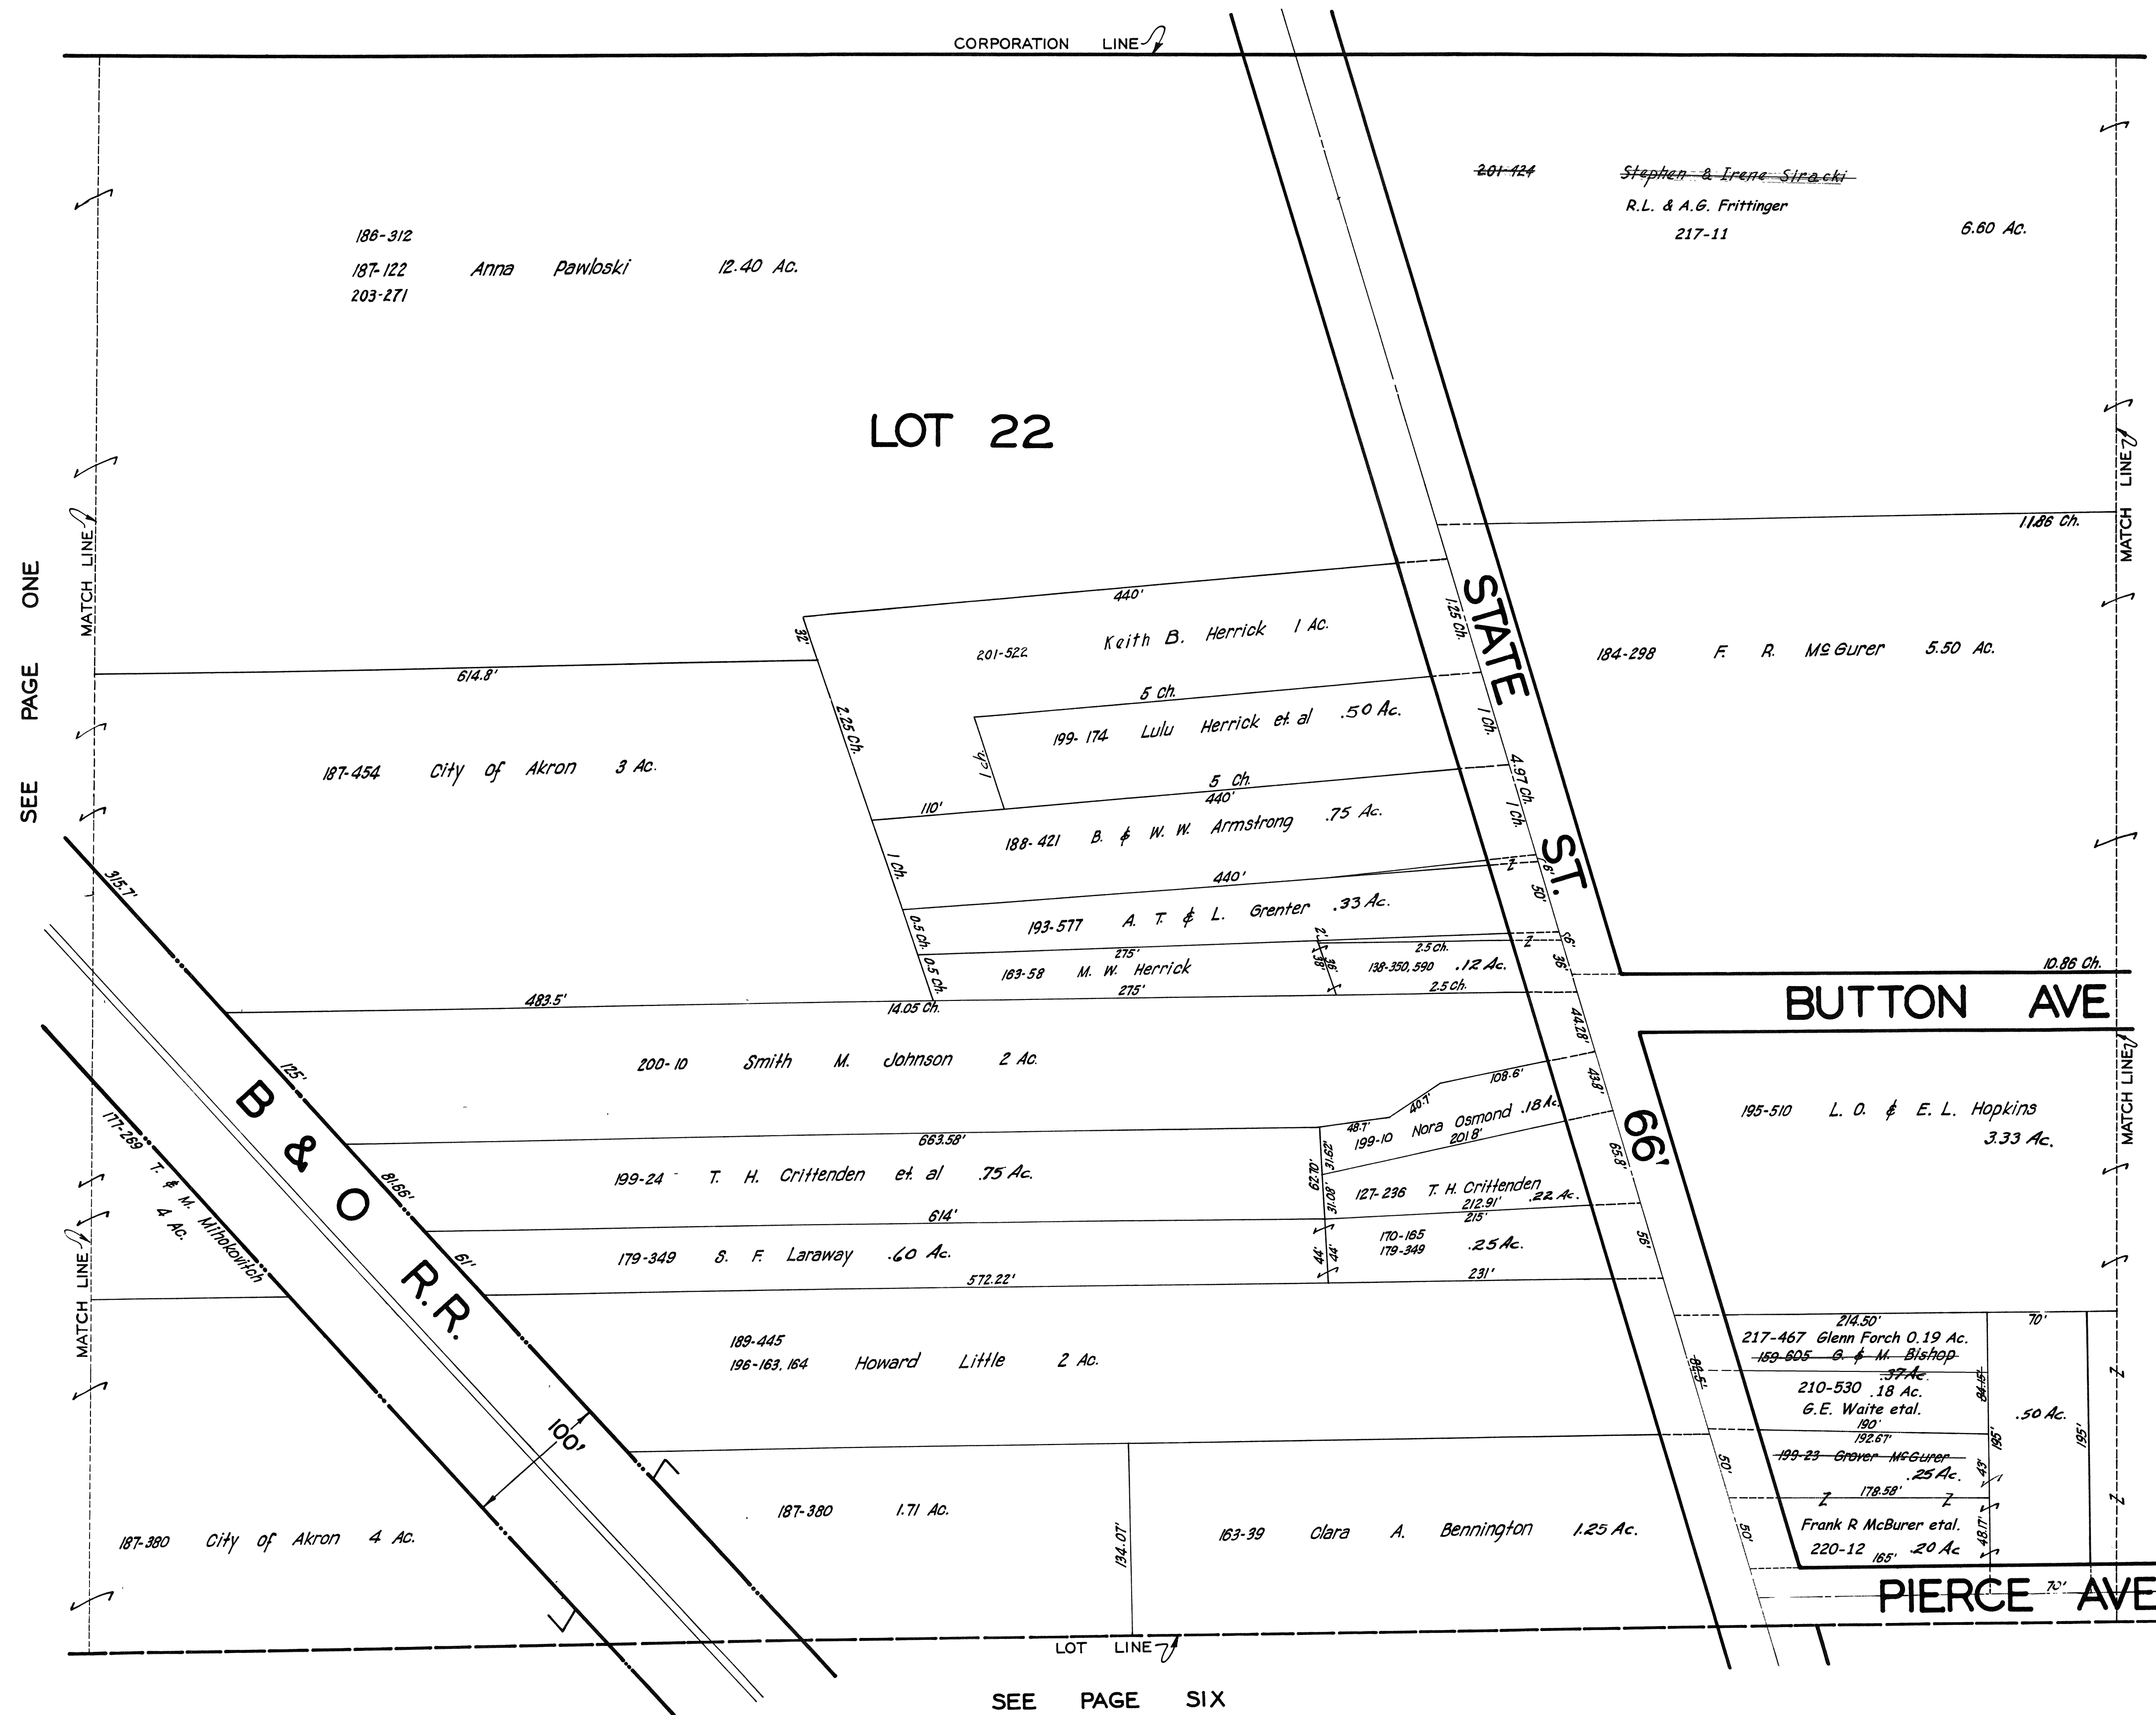

INDEX MAP OF MIDDLEFIELD VILL.

SEE PAGE TWO

8-21-42
 JAN. 1, 1941
 3-1-43
 2-15-44

**MIDDLEFIELD
 VIL-1
 NOT TO SCALE
 1944**

SEE PAGE FIVE

SEE PAGE ONE

SEE PAGE THREE

8-21-42
 JAN. 1, 1941
 3-1-43
 2-15-44

SCALE 1"=66'

~~8-21-43~~
 JAN. 1, 1941
~~8-1-43~~
 2-15-44

SEE PAGE TWENTY

SEE PAGE SIXTEEN

SEE PAGE NINETEEN

SCALE 1"=66'

JAN. 1, 1941

2-12-77