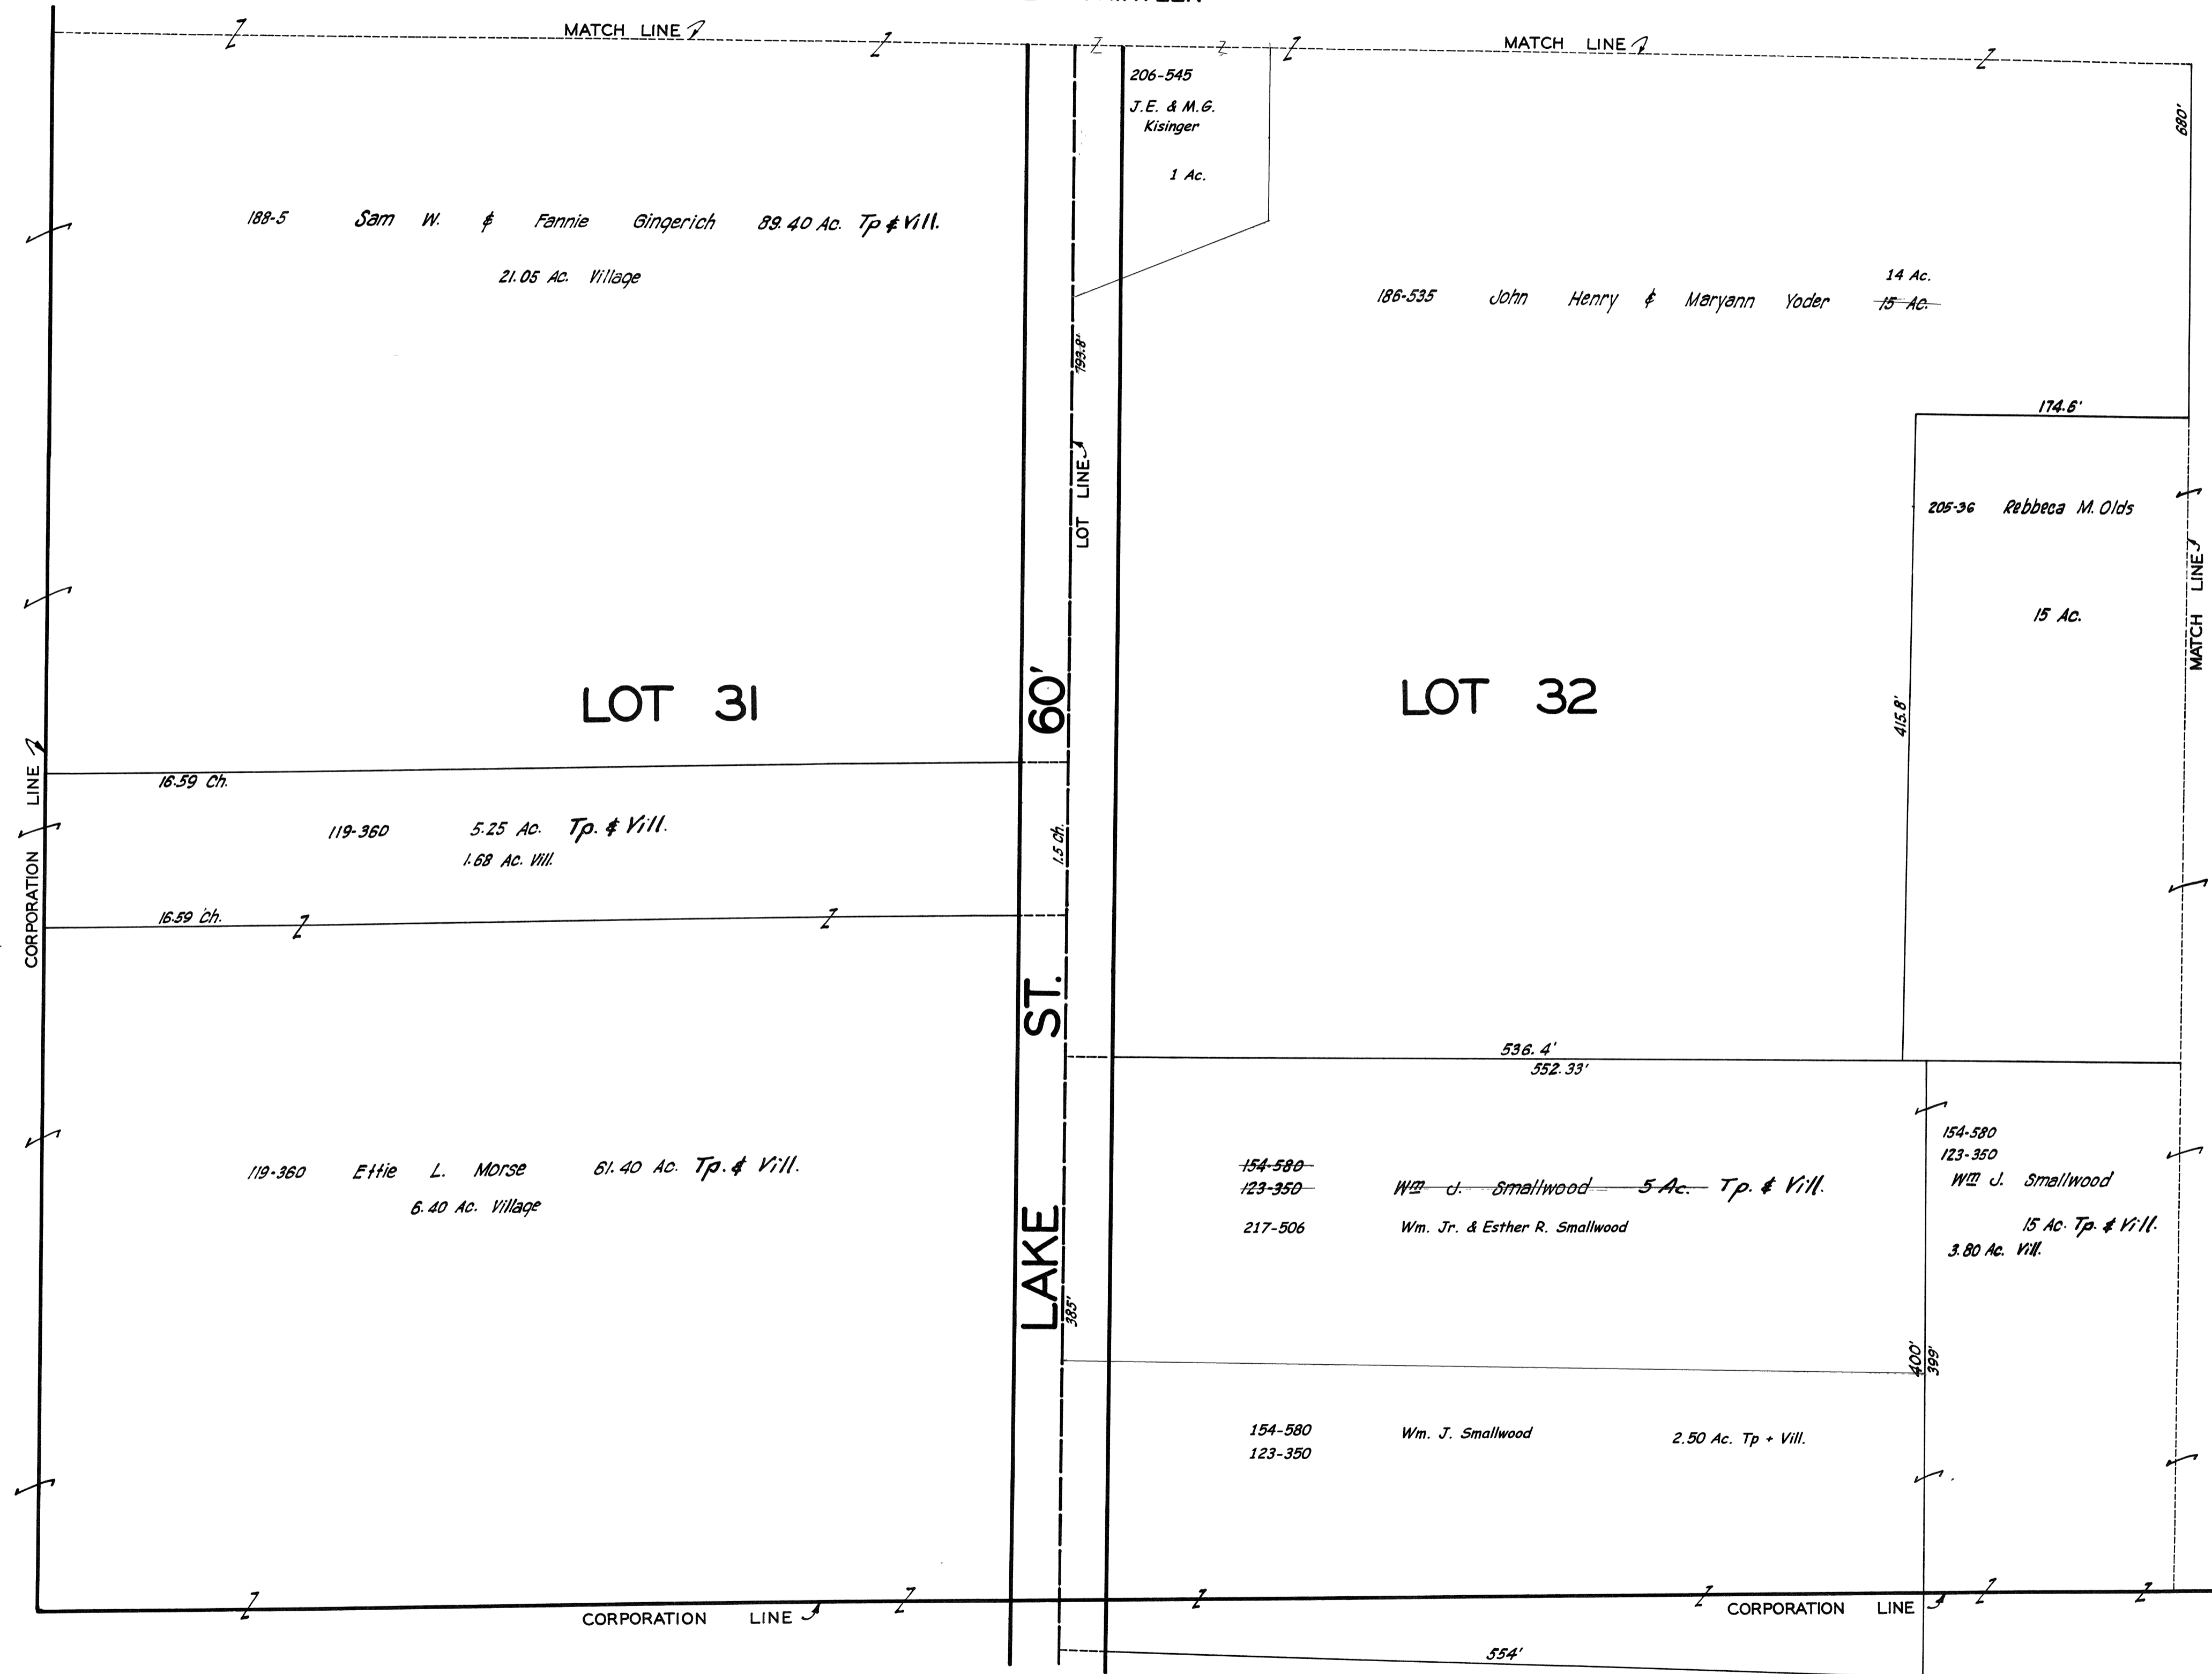

SEE PAGE THIRTEEN

SCALE 1"=66'

JAN. 1, 1941

2-15-44

SEE PAGE EIGHTEEN

**MIDDLEFIELD
VIL - 17
NOT TO SCALE
1944**